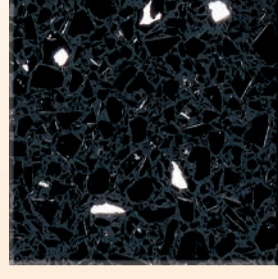

Starlight White

Starlight Blue

Starlight Red

Starlight Green

Starlight Grey

Fürs Leben hergestellt

Crystal

Crystal Polar White

Crystal Diamond

Crystal Quartz White

Crystal Royal

Crystal Creme Beige

Crystal Sahara

Translucent

Translucent Snow White

Translucent Ice

Translucent Onyx

Fresh

Fresh Orange

Fresh Red

Fresh Green

Fresh Brown

Granite

Starlight Ruby

Starlight Sapphire

Starlight Brown

Starlight Black

Sonora Light

Taurus Gold

Taurus

Taurus Brown Pearl

Von der Natur
entworfen