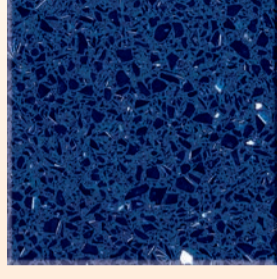

Starlight White

Starlight Blue

Starlight Red

Starlight Green

Starlight Grey

Fürs Leben hergestellt

Crystal

Crystal Polar White

Translucent Onyx

Fresh

Fresh Orange

Fresh Red

Fresh Green

Fresh Brown

Granite

Starlight Ruby

Starlight Sapphire

Starlight Brown

Starlight Black

Sonora Light

Taurus Gold

Taurus

Taurus Brown Pearl

Von der Natur
entworfen